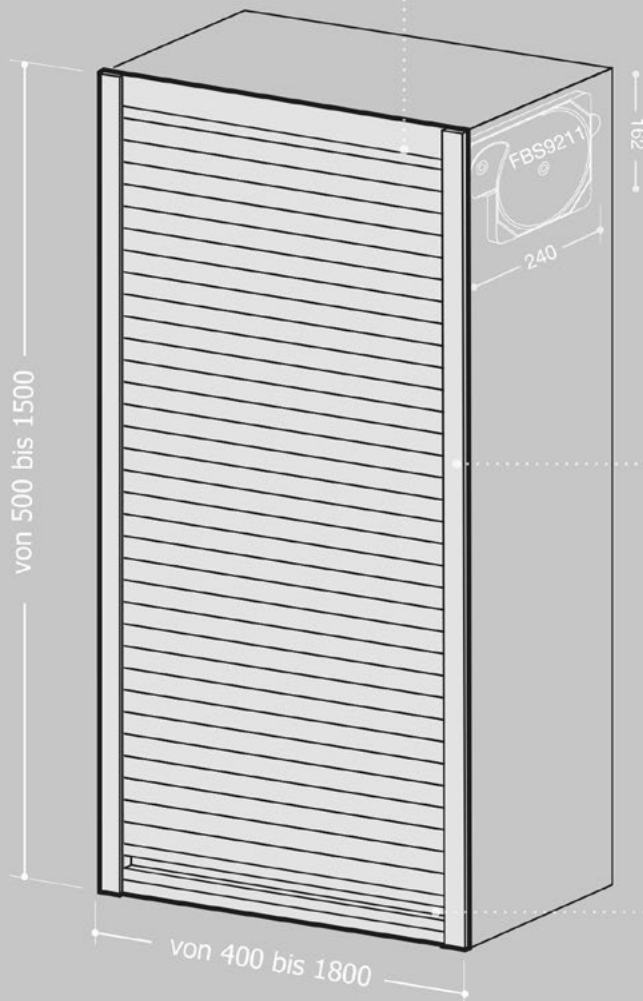

TS1 | TopSystem 9211

Ackutech AG, Lettenstrasse 2, 6343 Rotkreuz, Tel. 041 784 20 00, Email. info@ackutech.ch, www.ackutech.ch

TS1 | TopSystem 9211

PROFIL OBEN
cod. FBS2008 + FBS 2029 (Unterstützung)