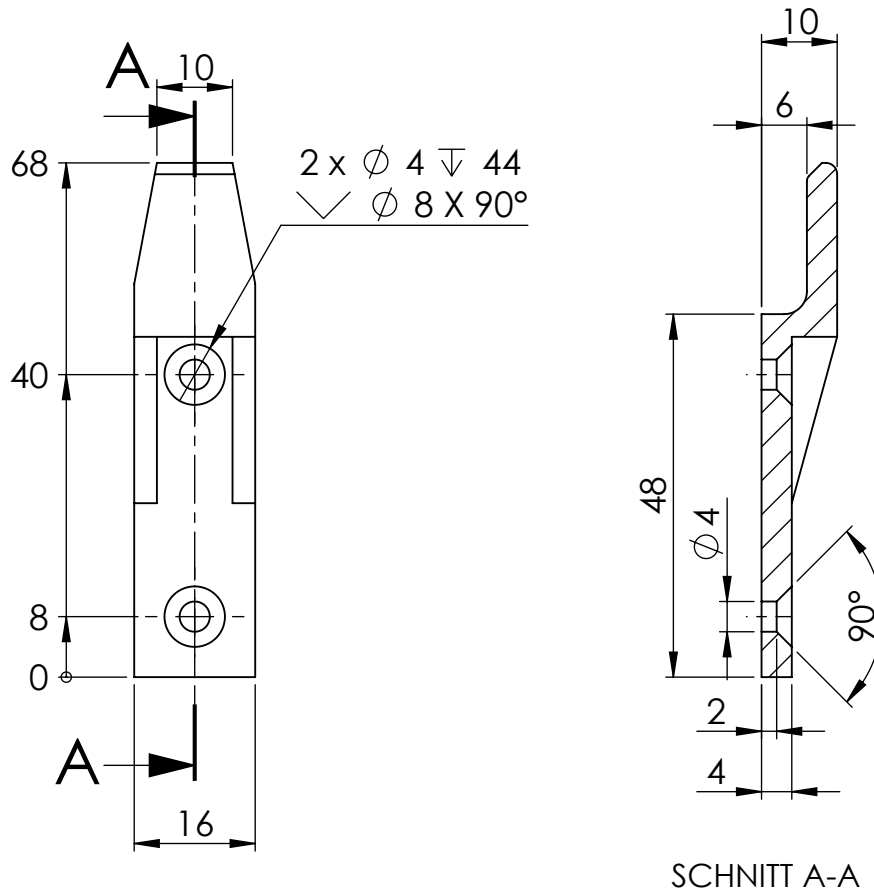

All property rights and rights to exploitation of copyright for this drawing data remain ours; they may not be made available to third parties without our consent.

a	Art.bez. ergänzt		20.10.2017	PVD
Index	Change		Date	Name
	Description: Aushebesicherung/68x16x4/PC/schwarz			
 Transforming furniture	Signed	D. Carrera	10.06.2016	Surface: Material: ABS PC
	Tested	P. Vandyck	20.10.2017	Weight: 5.01 kg
	General tolerance: DIN ISO 2768 - m		Item No: 16106	Scale 1:1
				A4