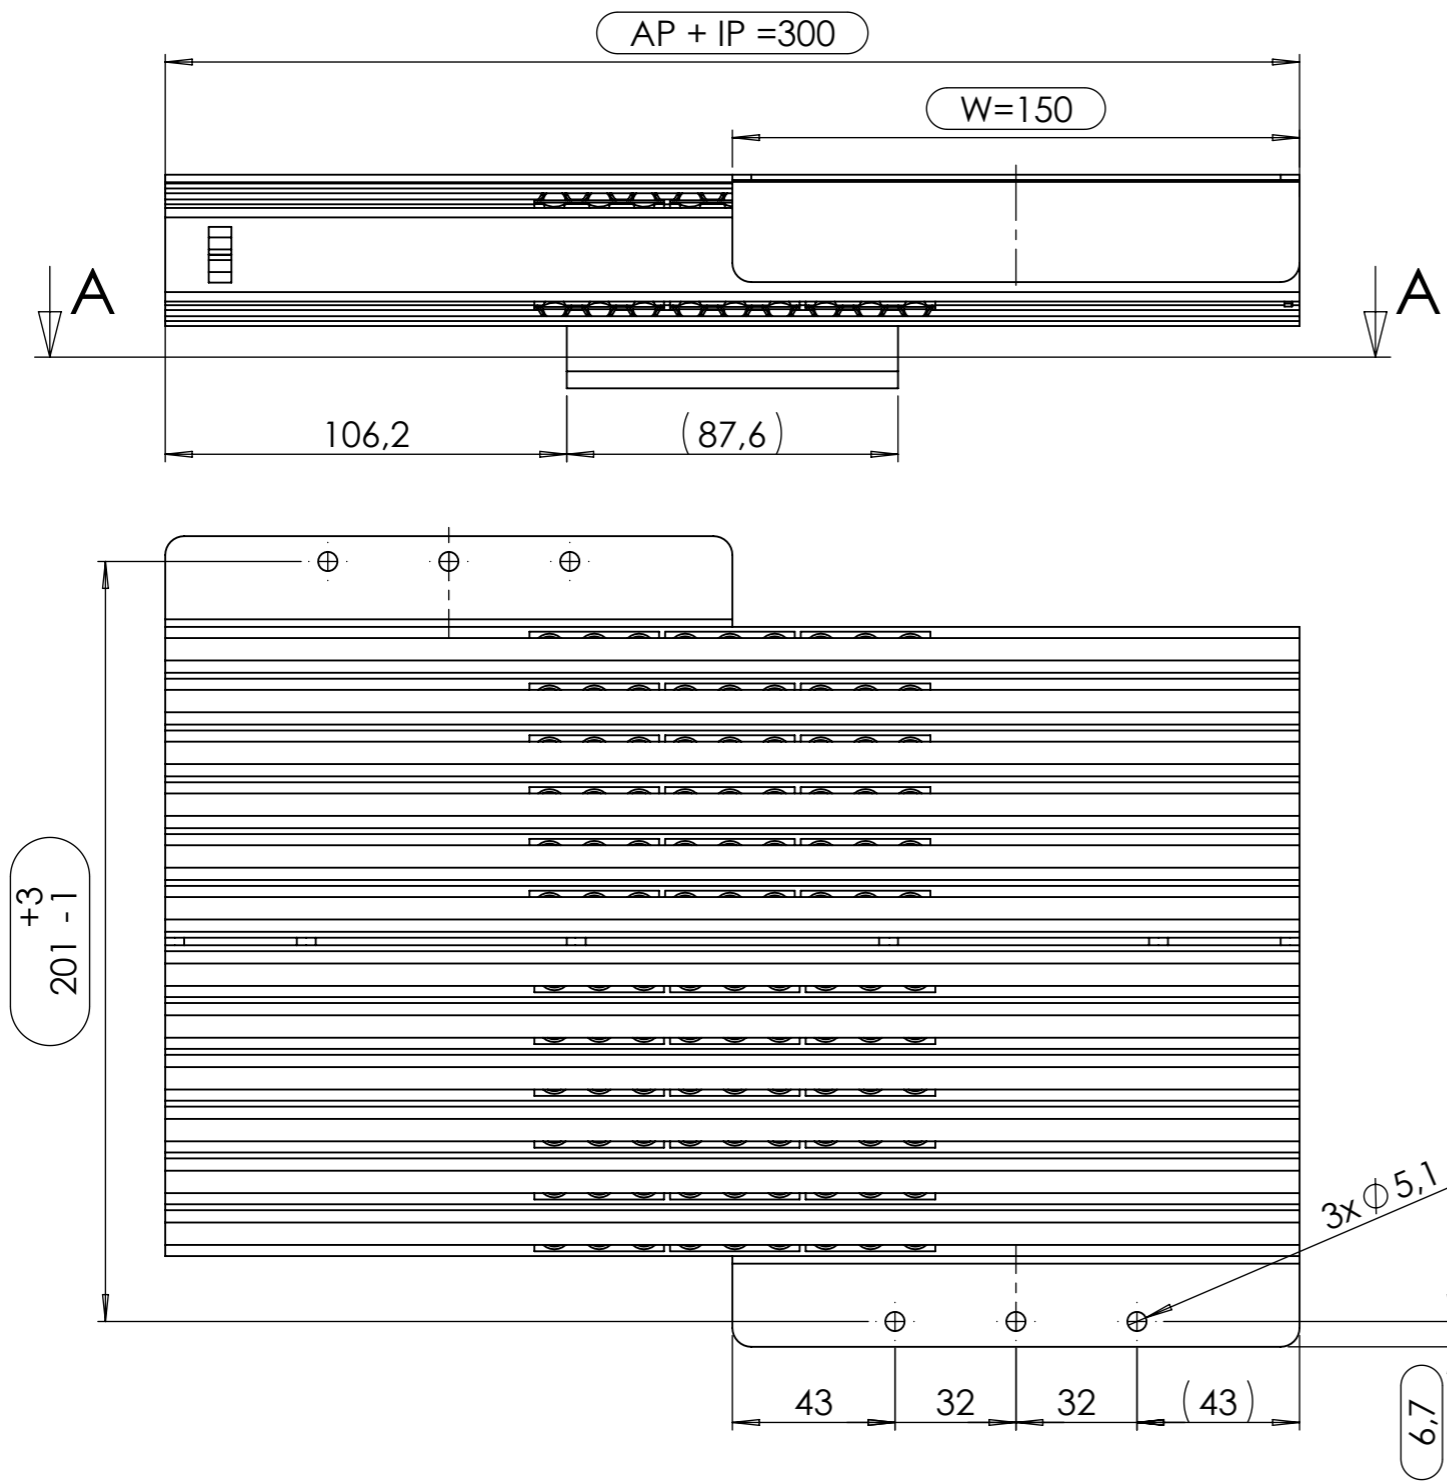

All property rights and rights to exploitation of copyright for this drawing data remain ours; they may not be made available to third parties without our consent.

SCHNITT A-A 1 : 1

ACHTUNG:
rechts gezeichnet
links gespiegelt

ATTENTION:
designed right
mirror-imaged left

d	neue Kugelkäfigbestückung	06.05.2022	A. W.	
c	neue Kugelkäfigbestückung	21.08.18	Va.	
b	201 war 202,4, 65 war 66,2, 56,5 war 55, W=150 war 182	18.02.16	Va.	
Index	Change	Date	Name	
Description: C-T12/300.3/300.3/W150/KK3 Surface: diverse Material: diverse Weight: 5.16 kg				
PÖTTKER Transforming furniture	Name	Date	Company	
	Signed	Vaquero	18.11.14	
	Tested	A.Wewior	06.05.2022	Second Company:
General tolerance: DIN ISO 2768 - m		Item No: 37030504	Scale 1:2 Page 1/3 A3	

opening : ca.2216 mm