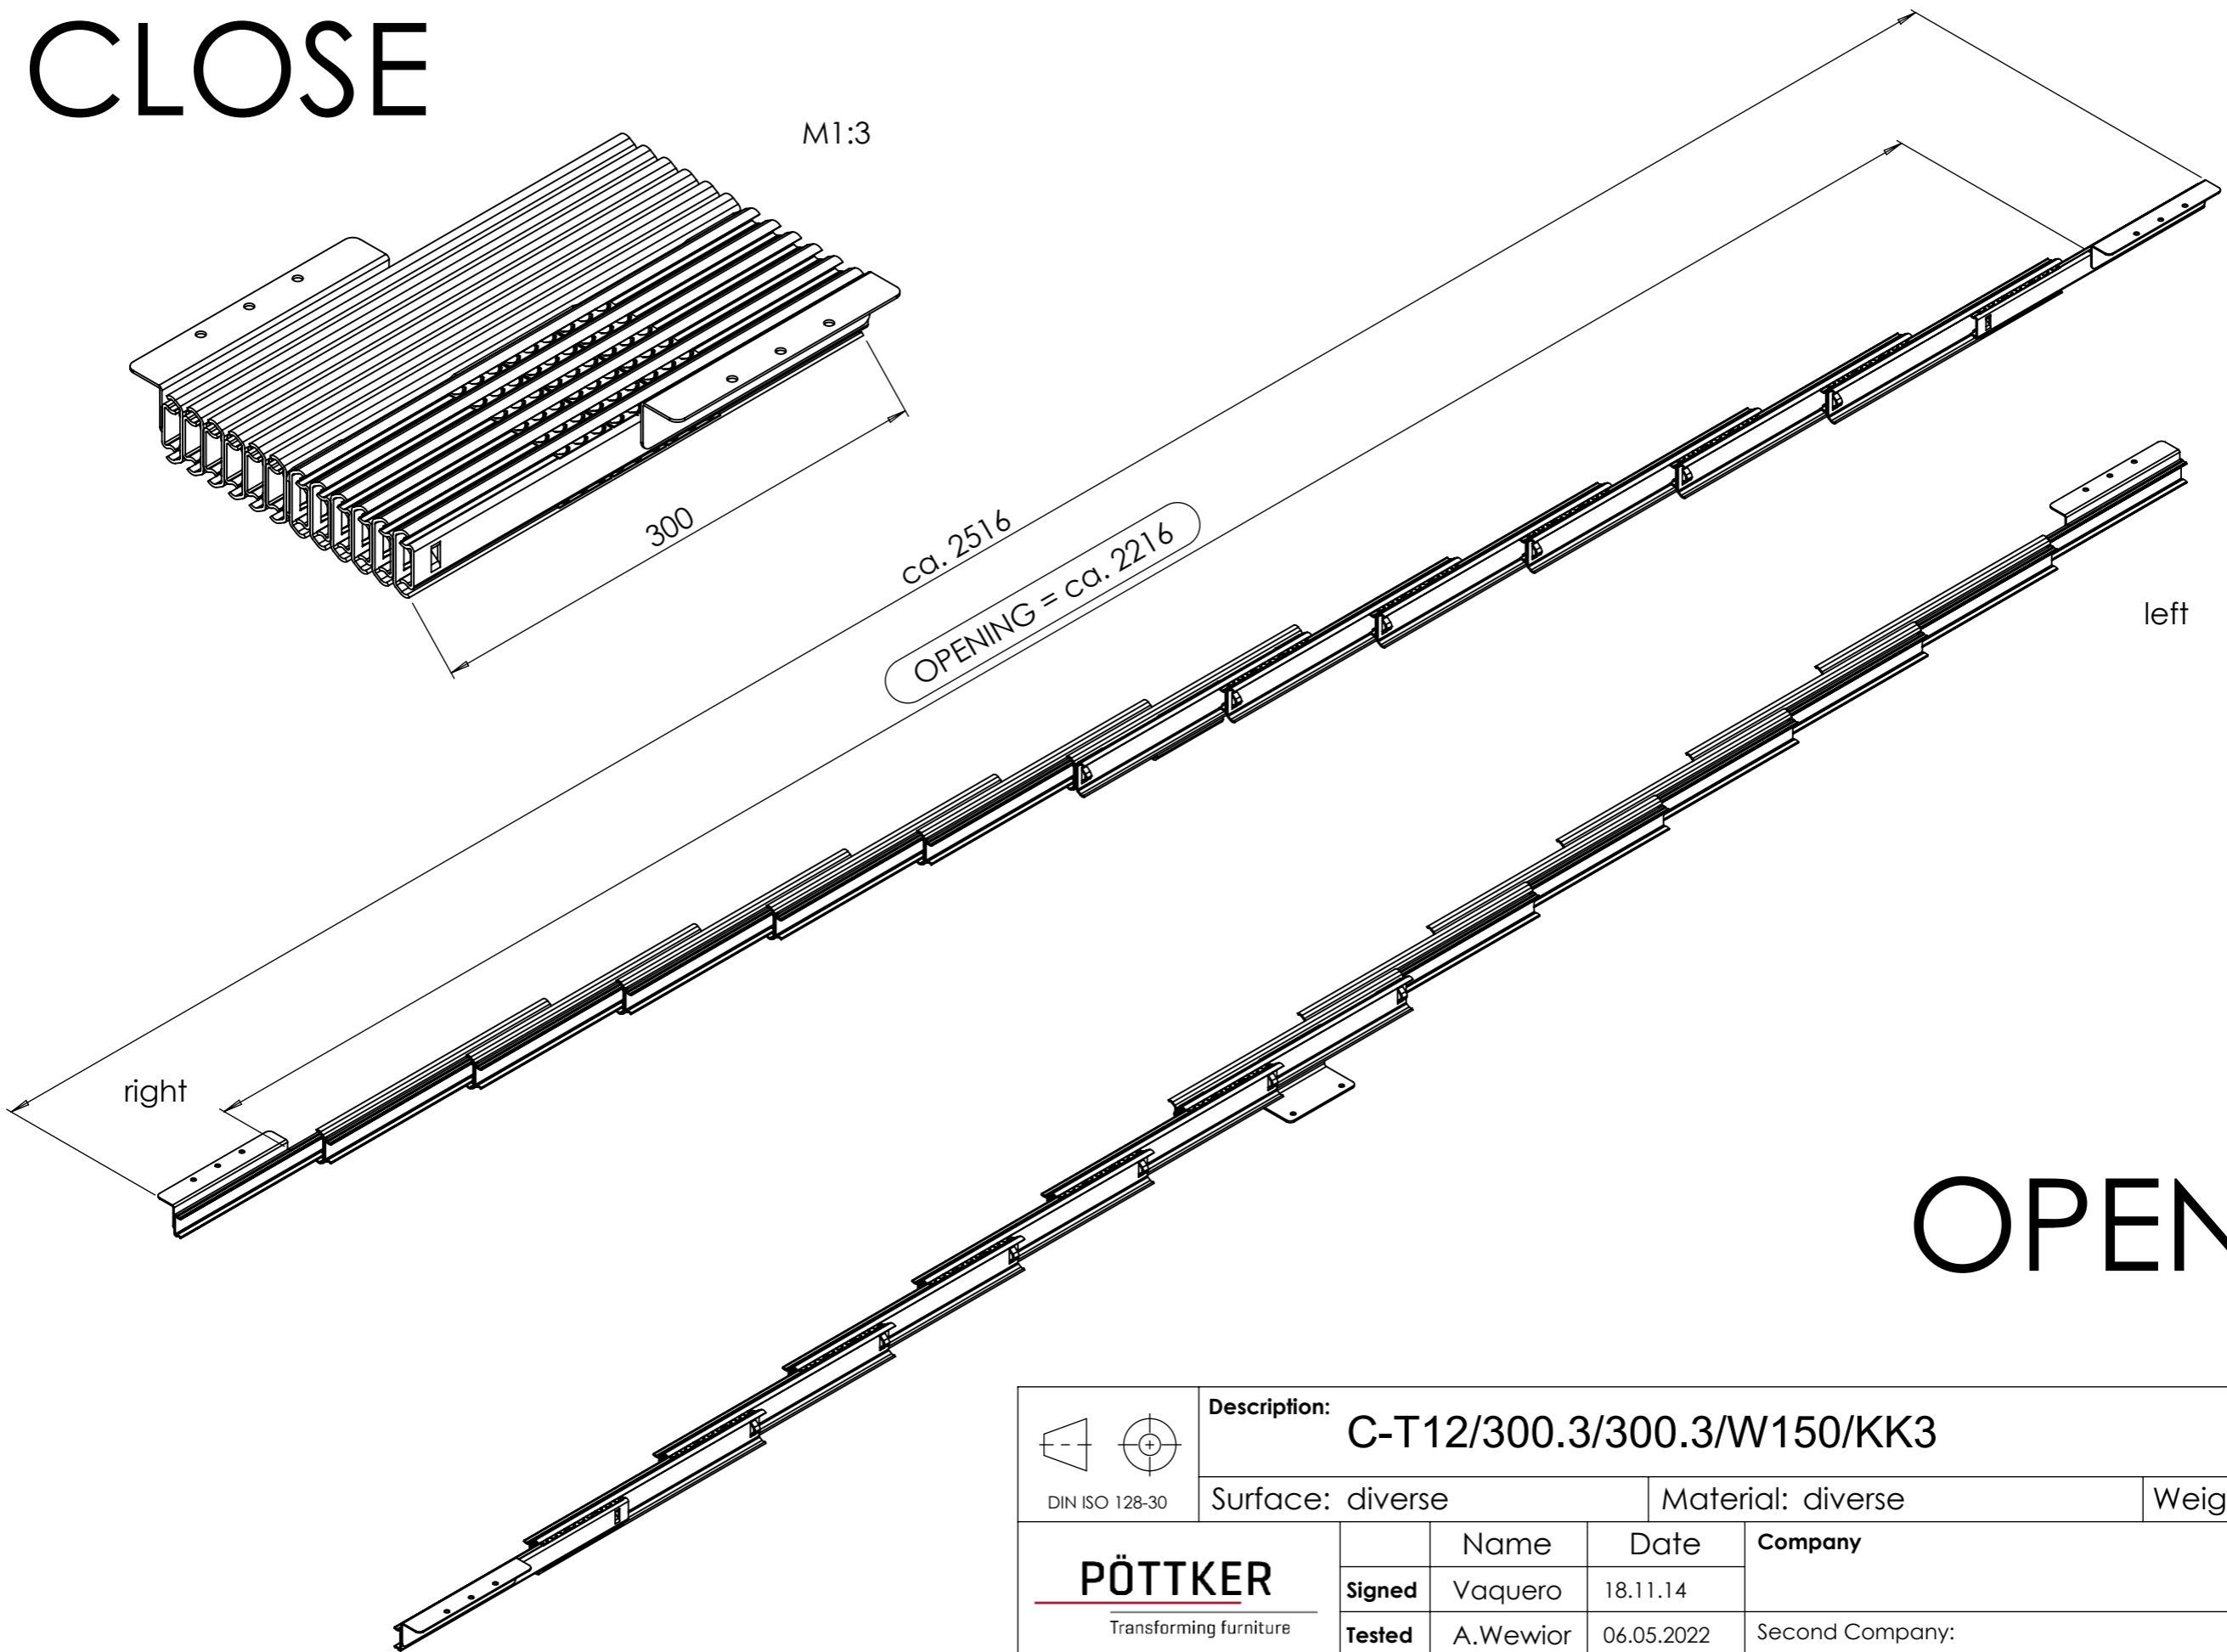

ATTENTION:
designed right
mirror-imaged left

d	neue Kugelkäfigbestückung	06.05.2022	A. W.
c	neue Kugelkäfigbestückung	21.08.18	Va.
b	201 war 202,4, 65 war 66,2, 56,5 war 55, W=150 war 182	18.02.16	Va.
Index	Change	Date	Name
<p>Description: C-T12/300.3/300.3/W150/KK3</p> <p>Surface: diverse Material: diverse Weight: 5.16 kg</p>			
<p>PÖTTKER Transforming furniture</p>	Name	Date	Company
	Signed	Vaquero	18.11.14
	Tested	A.Wewior	06.05.2022
General tolerance: DIN ISO 2768 - m		Item No: 37030504	Scale 1:2 Page 1/3 A3

OPENING = ca. 2216

right

left

OPEN

<p>DIN ISO 128-30</p>	Description: C-T12/300.3/300.3/W150/KK3				
	Surface: diverse		Material: diverse		Weight: 5.16 kg
PÖTTKER Transforming furniture	Signed	Name Vaquero	Date 18.11.14	Company	
	Tested	A.Wewior	06.05.2022	Second Company:	
General tolerance: DIN ISO 2768 - m		Item No:	37030504	Scale 1:6	Page 2/3
				A3	

ATTENTION:
designed right
mirror-imaged left

POS.	Item.No	Artikelbezeichnung	Menge x2
1	38030104	AP-C_300.3_Typ08	12
2	38030211	IP-C_300.3_Typ13	12
3	38990351	KK37_3_St-St_Kugel Ø6,0x6,1	1
4	38990350	KK37_3_St-St_Kugel Ø6,0x6,0	11
5	22015101	W/150.1/S	2
6	22087901	Winkel 49,5x44,5x2	1
7	22039601	Platine 39,8x28x2	2

 DIN ISO 128-30	Description: C-T12/300.3/300.3/W150/KK3		
	Surface: diverse		Material: diverse
Weight: 5.16 kg			
 PÖTTKER Transforming furniture	Name	Date	Company
	Signed Vaquero	18.11.14	Second Company:
Tested A.Wewior	06.05.2022		
General tolerance: DIN ISO 2768 - m		Item No: 37030504	Scale 1:4
		Page 3/3	A3