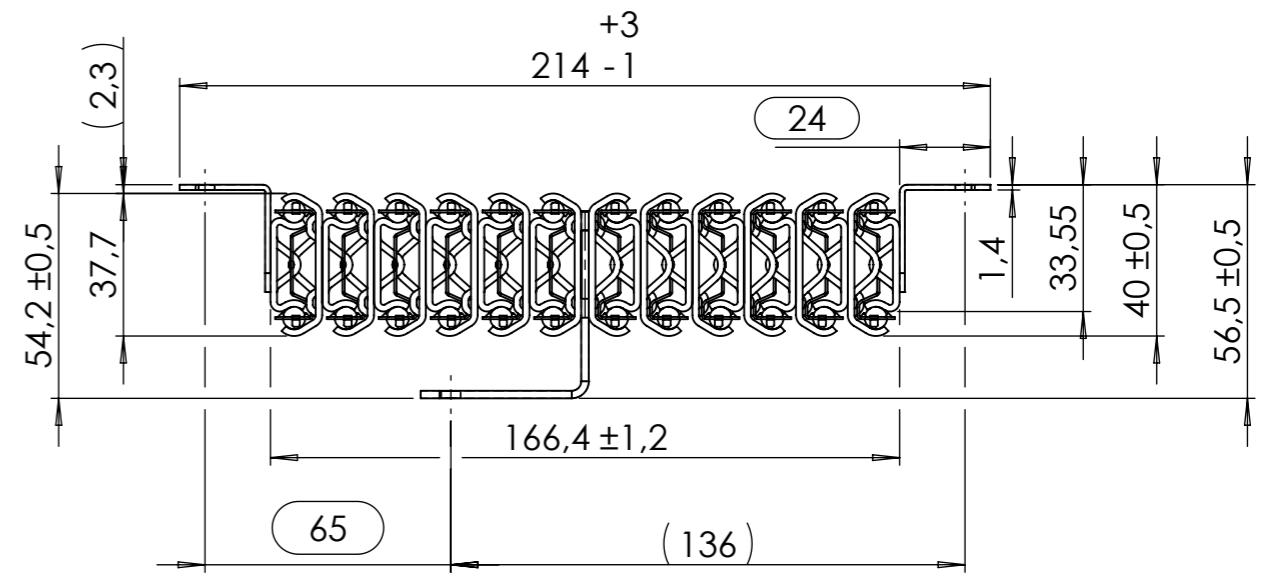

All property rights and rights to exploitation of copyright for this drawing data remain ours; they may not be made available to third parties without our consent.

SCHNITT A-A 1 : 1

ACHTUNG:
rechts gezeichnet
links gespiegelt

ATTENTION:
designed right
mirror-imaged left

d	neue Kugelkäfigbestückung	06.05.2022	A. W.	
c	neue Kugelkäfigbestückung	21.08.18	Va.	
b	201 war 202,4, 65 war 66,2, 56,5 war 55, W=150 war 182	18.02.16	Va.	
Index	Change	Date	Name	
Description: C-T12/300.3/300.3/W150/KK3 Surface: diverse Material: diverse Weight: 5.16 kg				
PÖTTKER Transforming furniture	Name	Date	Company	
	Signed	Vaquero	18.11.14	
	Tested	A.Wewior	06.05.2022	Second Company:
General tolerance: DIN ISO 2768 - m		Item No: 37030504	Scale 1:2 Page 1/3 A3	

opening : ca.2216 mm