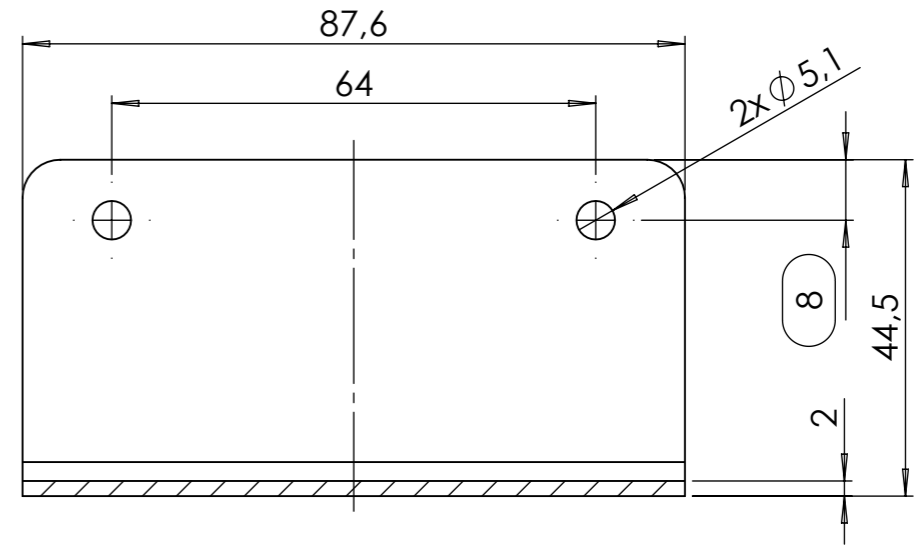

All property rights and rights to exploitation of copyright for this drawing data remain ours; they may not be made available to third parties without our consent.

SCHNITT A-A 1 : 1

ACHTUNG:
rechts gezeichnet
links gespiegelt

ATTENTION:
designed right
mirror-imaged left

d	neue Kugelkäfigbestückung	06.05.2022	A. W.	
c	neue Kugelkäfigbestückung	21.08.18	Va.	
b	201 war 202,4, 65 war 66,2, 56,5 war 55, W=150 war 182	18.02.16	Va.	
Index	Change	Date	Name	
Description: C-T12/300.3/300.3/W150/KK3 Surface: diverse Material: diverse Weight: 5.16 kg				
PÖTTKER Transforming furniture	Name	Date	Company	
	Signed	Vaquero	18.11.14	
	Tested	A.Wewior	06.05.2022	Second Company:
General tolerance: DIN ISO 2768 - m		Item No: 37030504	Scale 1:2 Page 1/3 A3	

opening : ca.2216 mm