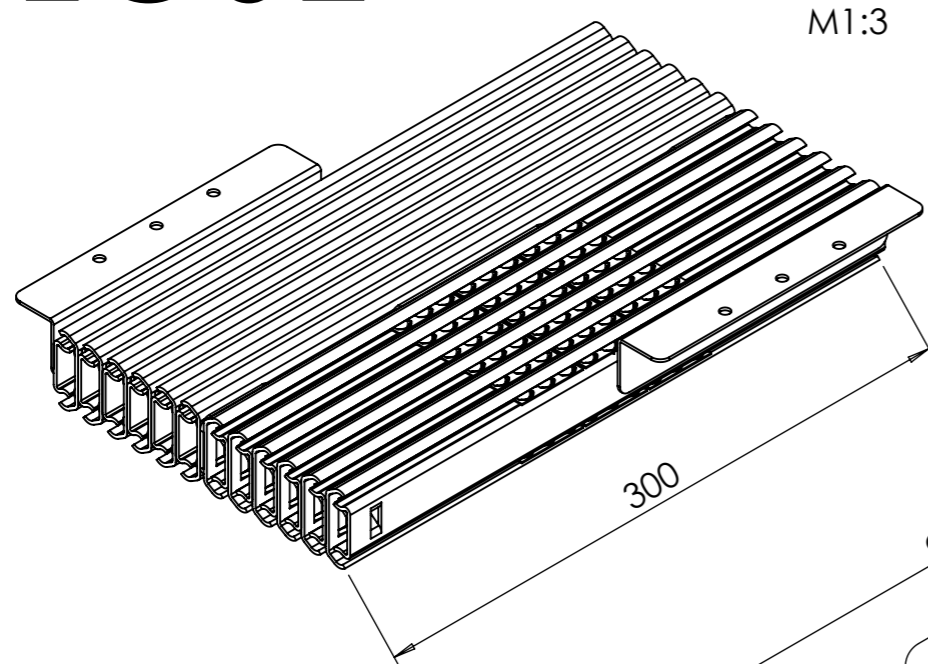

All property rights and rights to exploitation of copyright for this drawing data remain ours; they may not be made available to third parties without our consent.

CLOSE

M1:3

300

ca. 2516

OPENING = ca. 2216